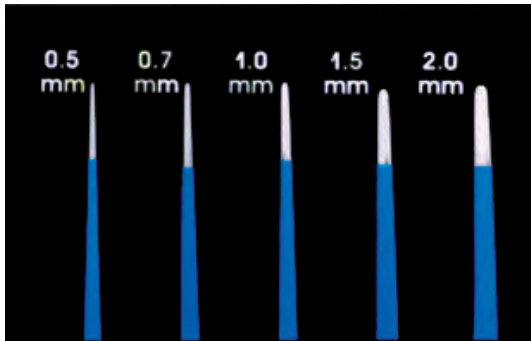

FORCEPS - TIP WIDTHS

FORCEPS - TIP STYLES

Smooth

Serrated

1 x 2 Teeth

1 x 2 Teeth Serrated